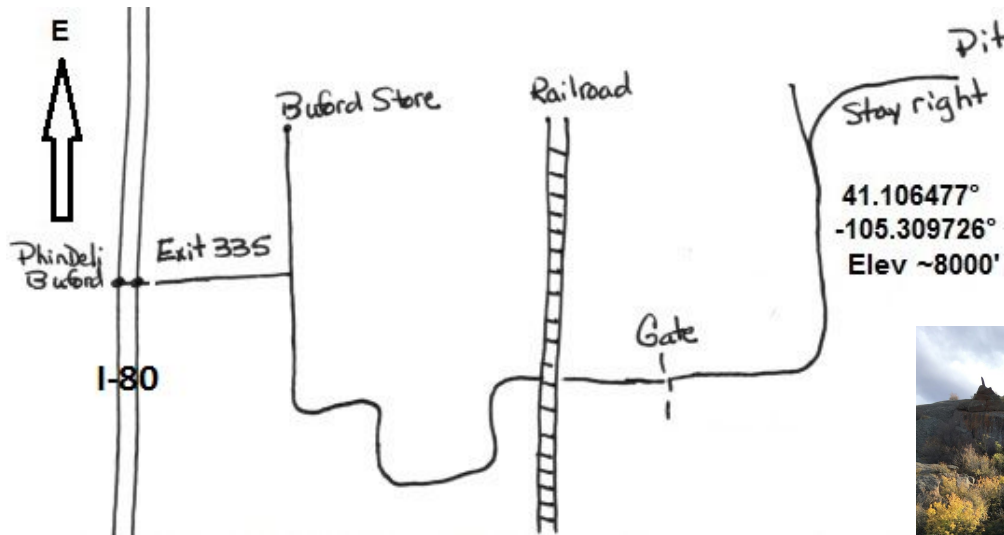

### August 18 & 19, 2018

SAT: Signup 9:00 Ride 10:00  
SUN: Signup 8:00 Ride 9:00

#### Directions from I-80:

Buford exit 335 on I-80. First right over railroad tracks go through gate stay right at fork.